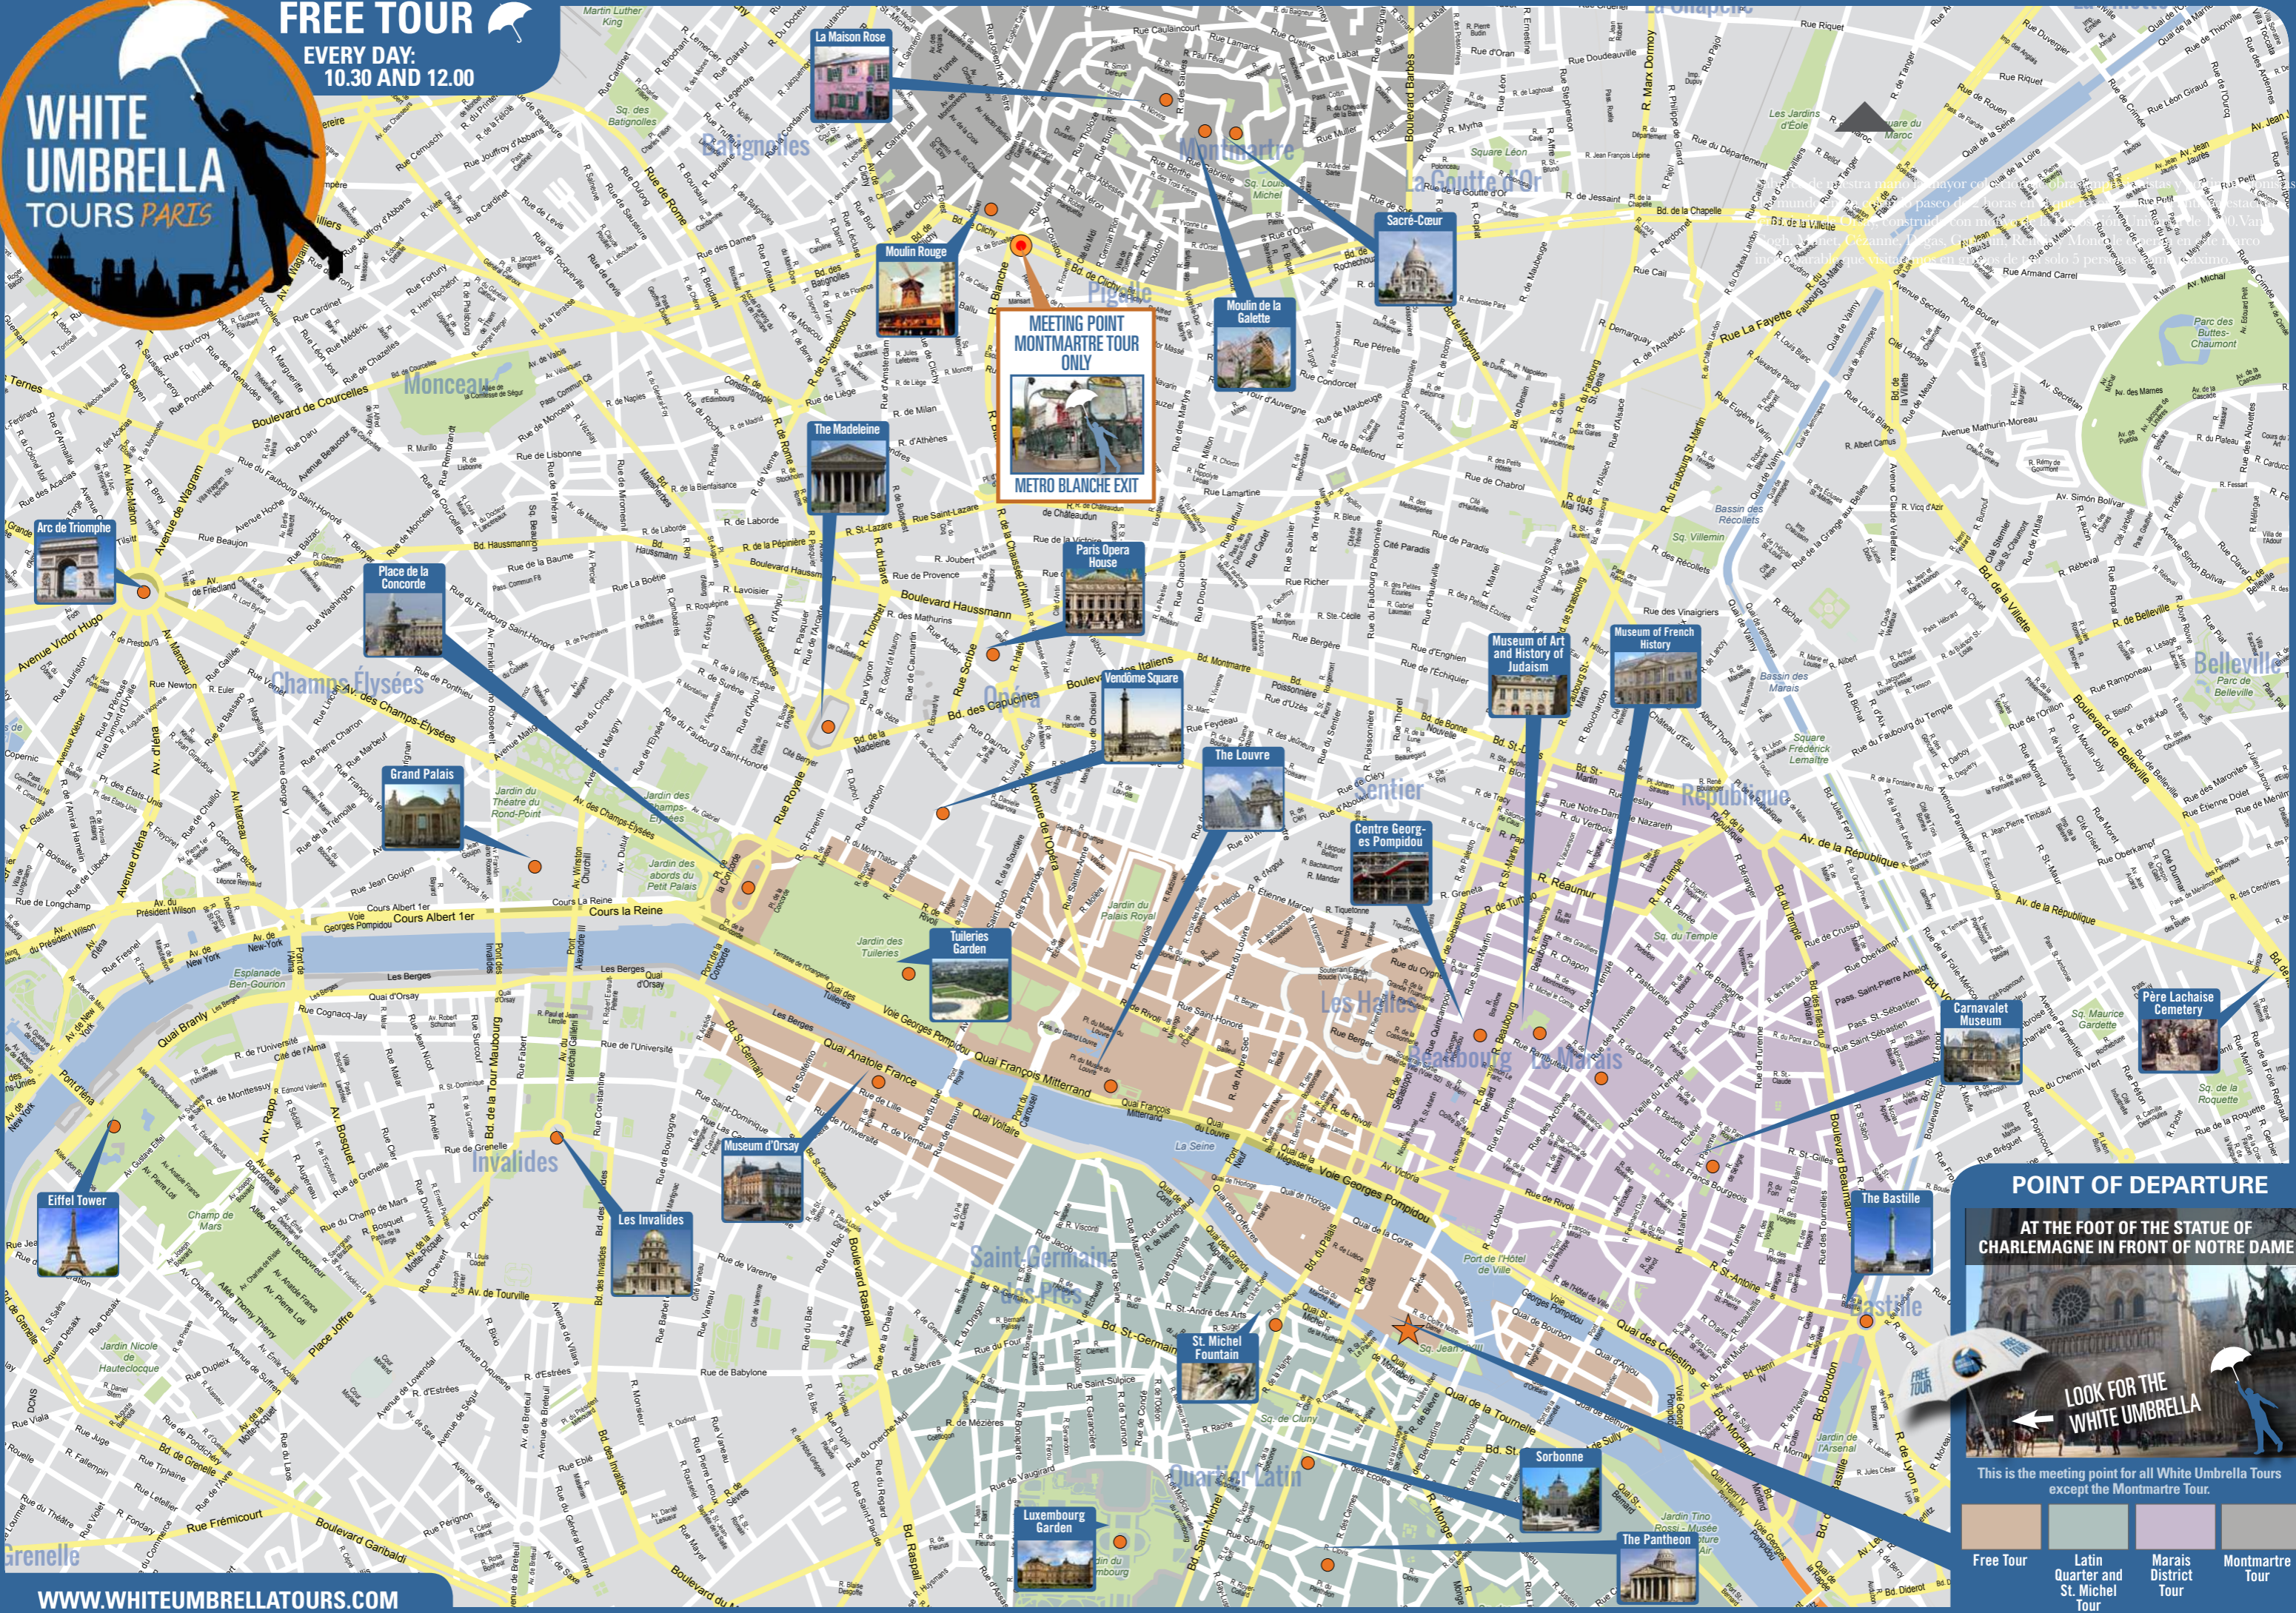

**FREE TOUR**  
**EVERY DAY:**  
**10.30 AND 12.00**

**WHITE UMBRELLA TOURS PARIS**

**MEETING POINT  
 MONTMARTRE TOUR ONLY**

**METRO BLANCHE EXIT**

**POINT OF DEPARTURE**

**AT THE FOOT OF THE STATUE OF CHARLEMAGNE IN FRONT OF NOTRE DAME**

**LOOK FOR THE WHITE UMBRELLA**

This is the meeting point for all White Umbrella Tours except the Montmartre Tour.

- Free Tour
- Latin Quarter and St. Michel Tour
- Marais District Tour
- Montmartre Tour